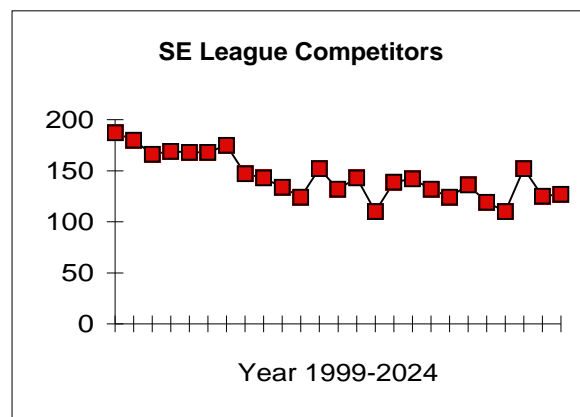

South East Region Miscellaneous Data up to & including 2024

| League Meets 2024 | Total number of riders used | Average no. of riders used per meeting | League Wins SE1 + SE2/C/Y |
|------------------------------|--------------------------------|---|------------------------------|
| Great Blakenham | 26 | 7.4 | 6 + 2 |
| Hellingly | 13 | 6.6 | 0 + 0 |
| Hetherset | 22 | 6.3 | 0 + 7 |
| Ipswich | 24 | 7.2 | 12 + 17 |
| Kesgrave | 30 | 7.1 | 3 + 11 |
| Norwich | 12 | 7.1 | 2 + 2 |
| Total 2024 | 127 | | |
| Total 2023 | 125 | | |
| Total 2022 | 152 | | |
| Total 2021 | 110 | | |
| Total 2019 | 119 | | |
| Total 2018 | 136 | | |
| Total 2017 | 124 | | |
| Total 2016 | 132 | | |
| Total 2015 | 142 | | |
| Total 2014 | 139 | | |
| Total 2013 | 110 | | |
| Total 2012 | 143 | | |
| Total 2011 | 132 | | |
| Total 2010 | 152 | | |
| Total 2009 | 124 | | |
| Total 2008 | 134 | | |
| Total 2007 | 143 | | |
| Total 2006 | 147 | | |
| Total 2005 | 175 | | |
| Total 2004 | 168 | | |
| Total 2003 | 168 | | |
| Total 2002 | 169 | | |
| Total 2001 | 166 | | |
| Total 2000 | 180 | | |
| Total 1999 | 187 | | |

Records Since Formation of League (1999)

| Most Appearances | | | |
|-------------------------|---------------|----------|------------|
| SE(1) | | | |
| 1 | Lewis Osborne | Kes/GB | 204 |
| 2 | Adam Peck | GB | 193 |
| 3 | Nicky Gunkel | Haw/EL | 192 |
| 4 | Gary Brown | Som/Kes | 190 |
| 5 | Lee Grange | Nor/Heth | 181 |
| SE2 | | | |
| 1 | Terry Ashford | GB | 156 |
| 2 | Kevin Smith | EL | 143 |
| 3 | Nicky Gunkel | Haw/EL | 124 |
| 4 | Ray Pyke | GB/Kes | 104 |
| 5 | Dave Hughes | EL | 101 |