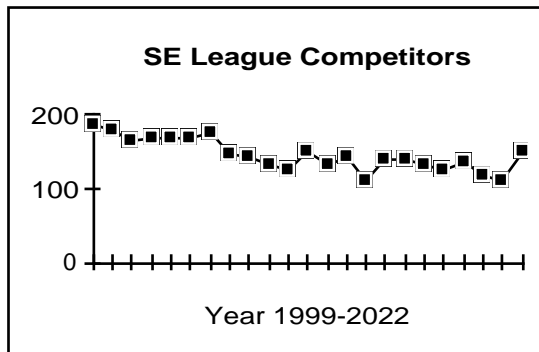

South East Region Miscellaneous Data up to & including 2022

Std. League Meets 2022	Total number of riders used	Average no. of riders used per meeting	League Wins SE1 + SE2/C/Y
Ipswich	20	7.0	12 + 16
Great Blakenham	28	5.9	6 + 2
Hellingly	18	7.2	0 + 0
Hethersett	32	7.2	0 + 7
Kesgrave	32	7.2	1 + 8
Norwich	22	6.2	2 + 2
Total 2022	152		
Total 2021	110		
Total 2019	119		
Total 2018	136		
Total 2017	124		
Total 2016	132		
Total 2015	142		
Total 2014	139		
Total 2013	110		
Total 2012	143		
Total 2011	132		
Total 2010	152		
Total 2009	124		
Total 2008	134		
Total 2007	143		
Total 2006	147		
Total 2005	175		
Total 2004	168		
Total 2003	168		
Total 2002	169		
Total 2001	166		
Total 2000	180		
Total 1999	187		

Records Since Formation of League (1999)

Most Appearances			
SE(1)			
1	Lewis Osborne	Kes/GB	204
2	Nicky Gunkel	Haw/EL	192
3	Adam Peck	GB	186
4	Gary Brown	Som/Ke	182
5	Lee Grange	Nor/Het	181
SE2			
1	Terry Ashford	GB	146
2	Kevin Smith	EL	143
3	Nicky Gunkel	Haw/EL	124
4	Dave Hughes	EL	101
5	Ray Pyke	GB/Kes	90