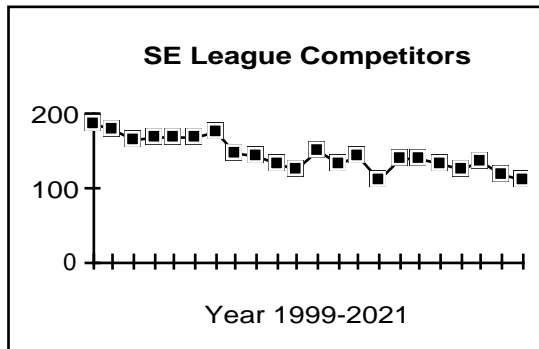

**South East Region Miscellaneous Data up to & including 2021**

Std. League Meets 2021	Total number of riders used	Average no. of riders used per meeting	League Wins SE1 + SE2/C/Y
Ipswich	18	6.1	11 + 16
Great Blakenham	22	6.4	6 + 2
Hetherset	31	7.4	0 + 7
Kesgrave	19	7.9	1 + 6
Norwich	20	6.5	2 + 2
<b>Total 2021</b>	110		
<b>Total 2019</b>	119		
<b>Total 2018</b>	136		
<b>Total 2017</b>	124		
<b>Total 2016</b>	132		
<b>Total 2015</b>	142		
<b>Total 2014</b>	139		
<b>Total 2013</b>	110		
<b>Total 2012</b>	143		
<b>Total 2011</b>	132		
<b>Total 2010</b>	152		
<b>Total 2009</b>	124		
<b>Total 2008</b>	134		
<b>Total 2007</b>	143		
<b>Total 2006</b>	147		
<b>Total 2005</b>	175		
<b>Total 2004</b>	168		
<b>Total 2003</b>	168		
<b>Total 2002</b>	169		
<b>Total 2001</b>	166		
<b>Total 2000</b>	180		
<b>Total 1999</b>	187		

**Records Since Formation of League (1999)**

<b>Most Appearances</b>			
<b>SE(1)</b>			
1	<b>Lewis Osborne</b>	Kes/GB	<b>204</b>
2	<b>Nicky Gunkel</b>	Haw/EL	192
3	<b>Adam Peck</b>	GB	182
4=	<b>Gary Brown</b>	Som/Ke	176
4=	<b>Lee Grange</b>	Nor/Het	176
<b>SE(1) + SE2</b>			
1	<b>Nicky Gunkel</b>	Haw/EL	316
2	<b>Kevin Smith</b>	EL	301
3	<b>Terry Ashford</b>	GB	249
4	<b>Dave Hughes</b>	EL	243
5	<b>Gary Brown</b>	Som/Ke	242