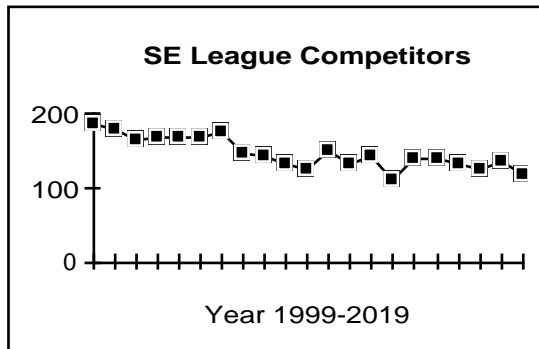

South East Region Miscellaneous Data up to & including 2019

Std. League Meets 2019	Total number of riders used	Average no. of riders used per meeting	League Wins SE1 + SE2/C/Y
Ipswich	22	8.1	10 + 16
Great Blakenham	18	7.3	6 + 2
Hetherset	18	7.6	0 + 7
Kesgrave	29	6.9	1 + 5
Norwich	22	8.0	2 + 2
Hellingly	10	7.2	0 + 0
Total 2019	119		
Total 2018	136		
Total 2017	124		
Total 2016	132		
Total 2015	142		
Total 2014	139		
Total 2013	110		
Total 2012	143		
Total 2011	132		
Total 2010	152		
Total 2009	124		
Total 2008	134		
Total 2007	143		
Total 2006	147		
Total 2005	175		
Total 2004	168		
Total 2003	168		
Total 2002	169		
Total 2001	166		
Total 2000	180		
Total 1999	187		